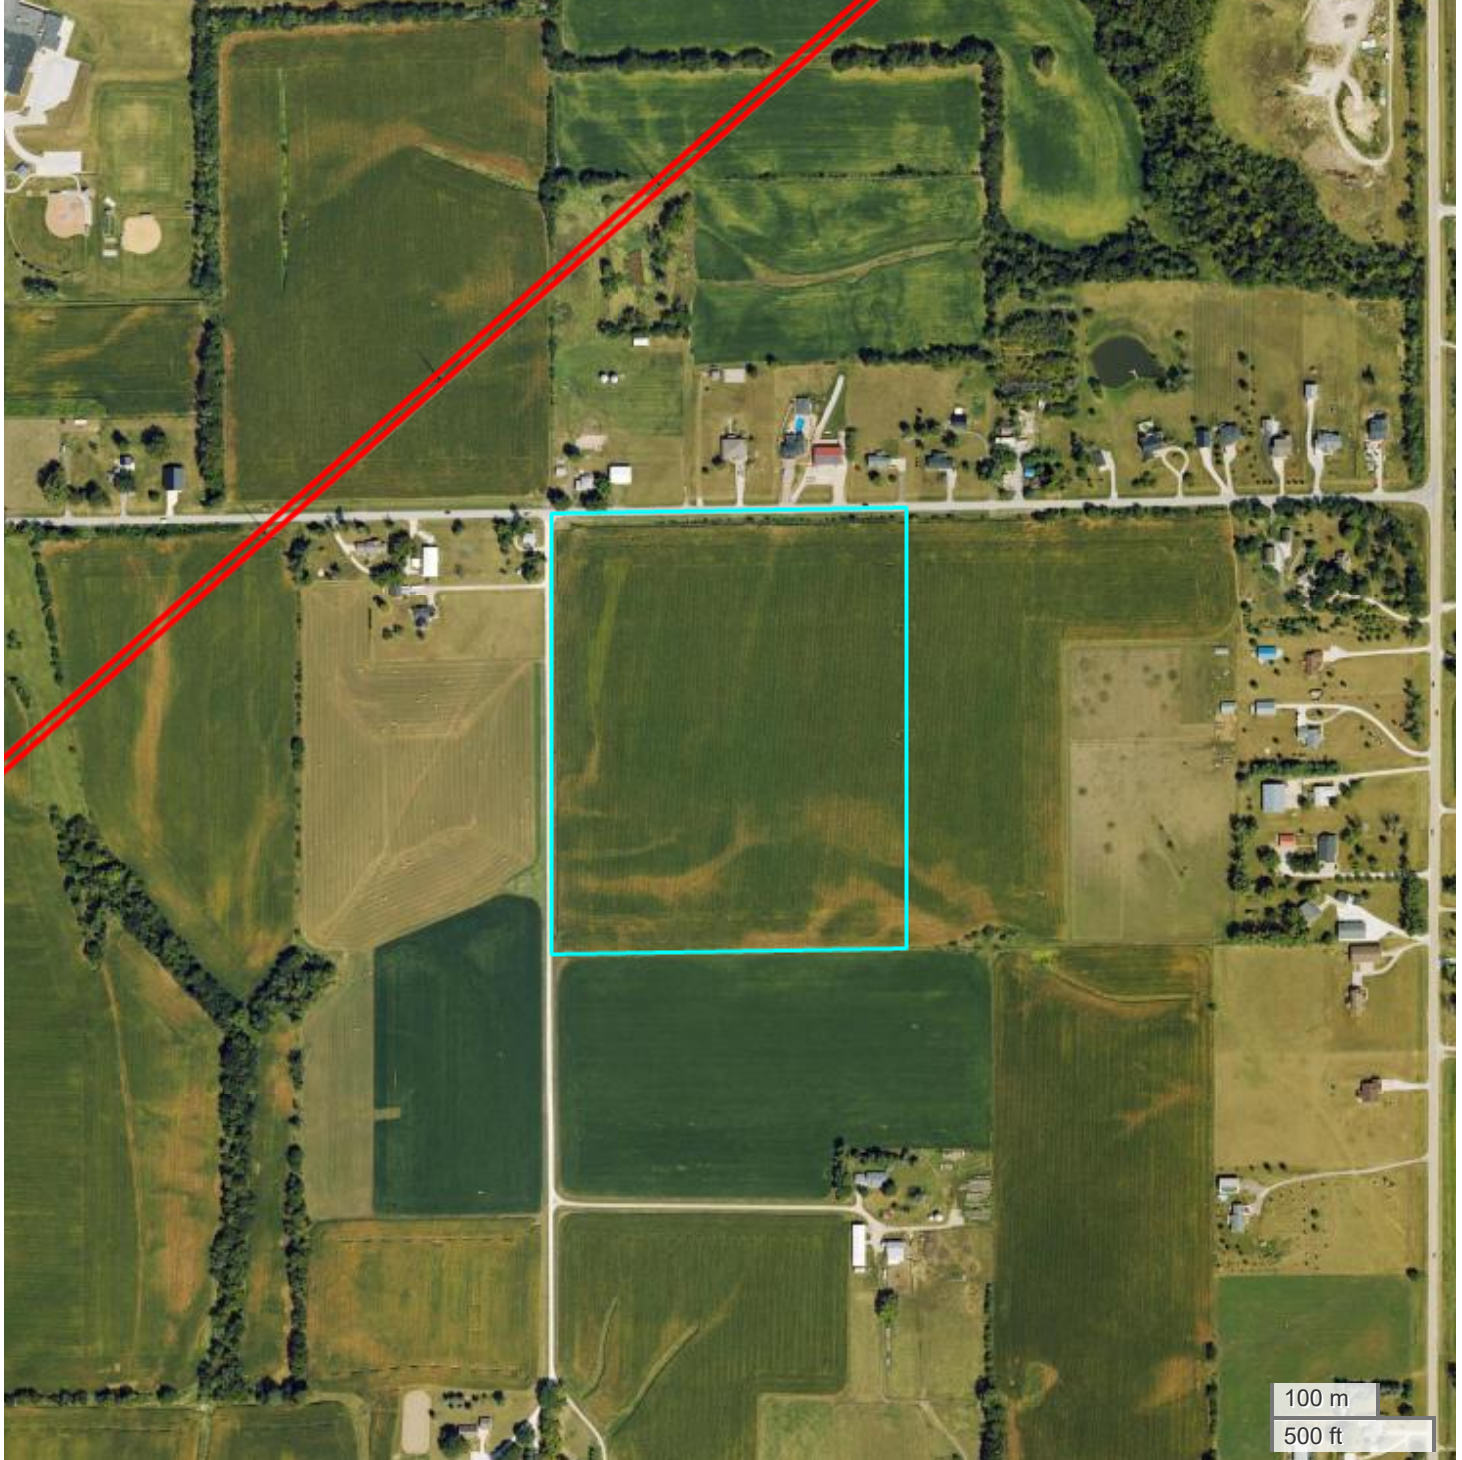

SOUTH FARM (32.48 AC TOTAL, 31.58 AC TILLABLE)
ENERGY MAP

100 m
500 ft

FarmWorth, LLC makes no warranties, express or implied, regarding the accuracy of any information provided through FarmWorth.com. User is solely responsible for independently verifying all information prior to use and waives any claims against FarmWorth, LLC arising from inaccuracies in such information.

-  Transmission Lines
-  Substations
-  Wind Turbine
-  Wind Farm
-  Solar
-  Oil and Gas (Active)
-  Oil and Gas (Abandoned)